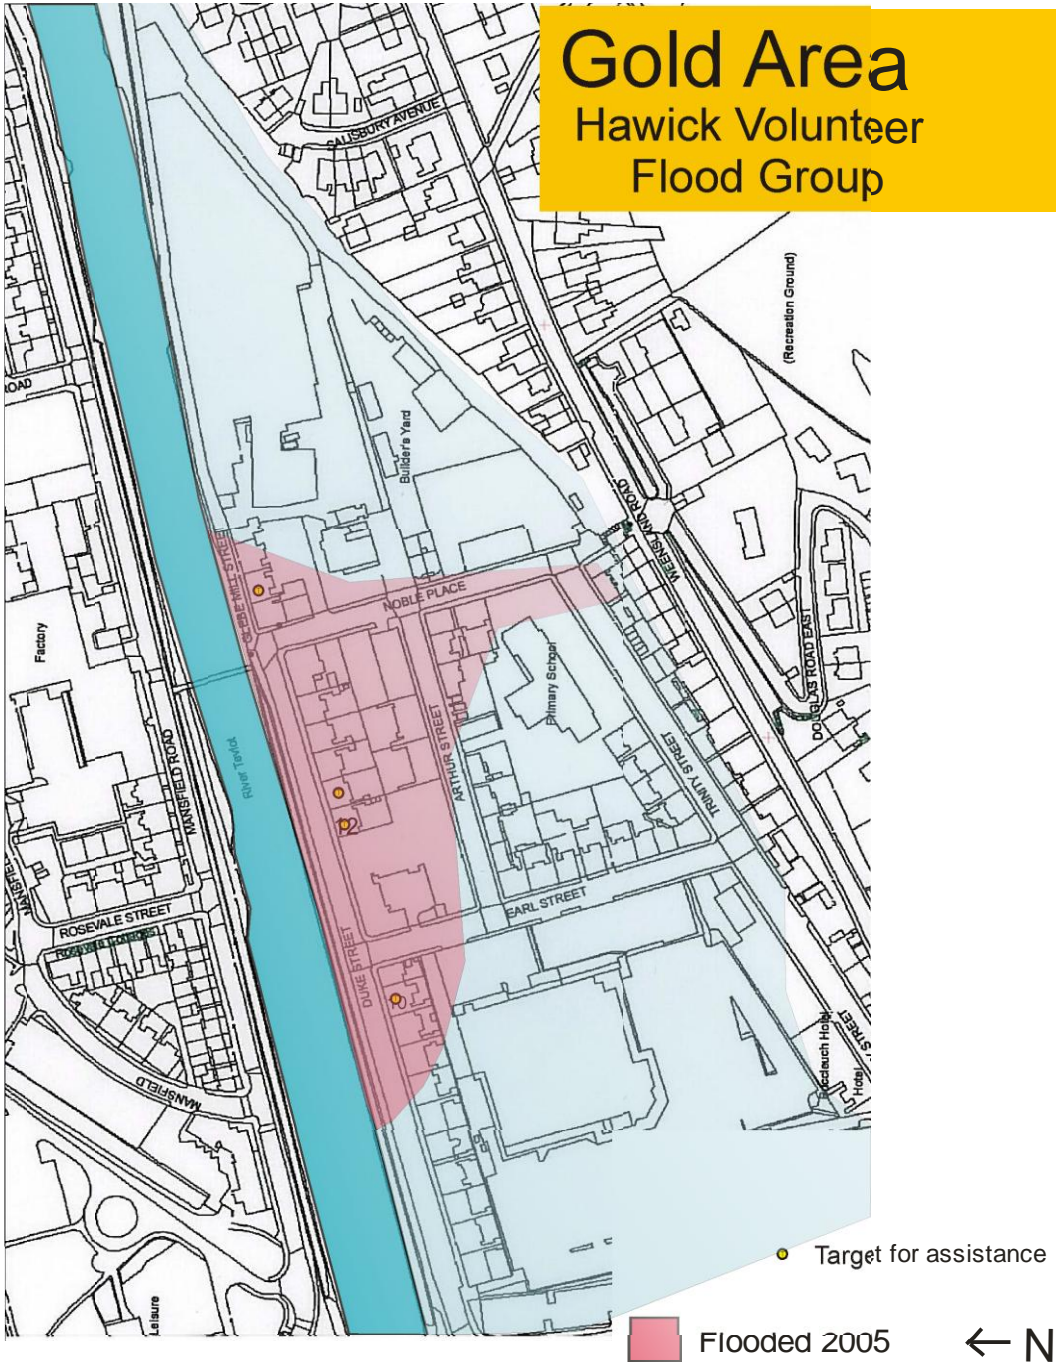

Gold Area

Hawick Volunteer Flood Group

● Target for assistance

■ Flooded 2005 ← N

■ Low Risk

1:2500

For use by
Hawick Volunteer
Flood Group only